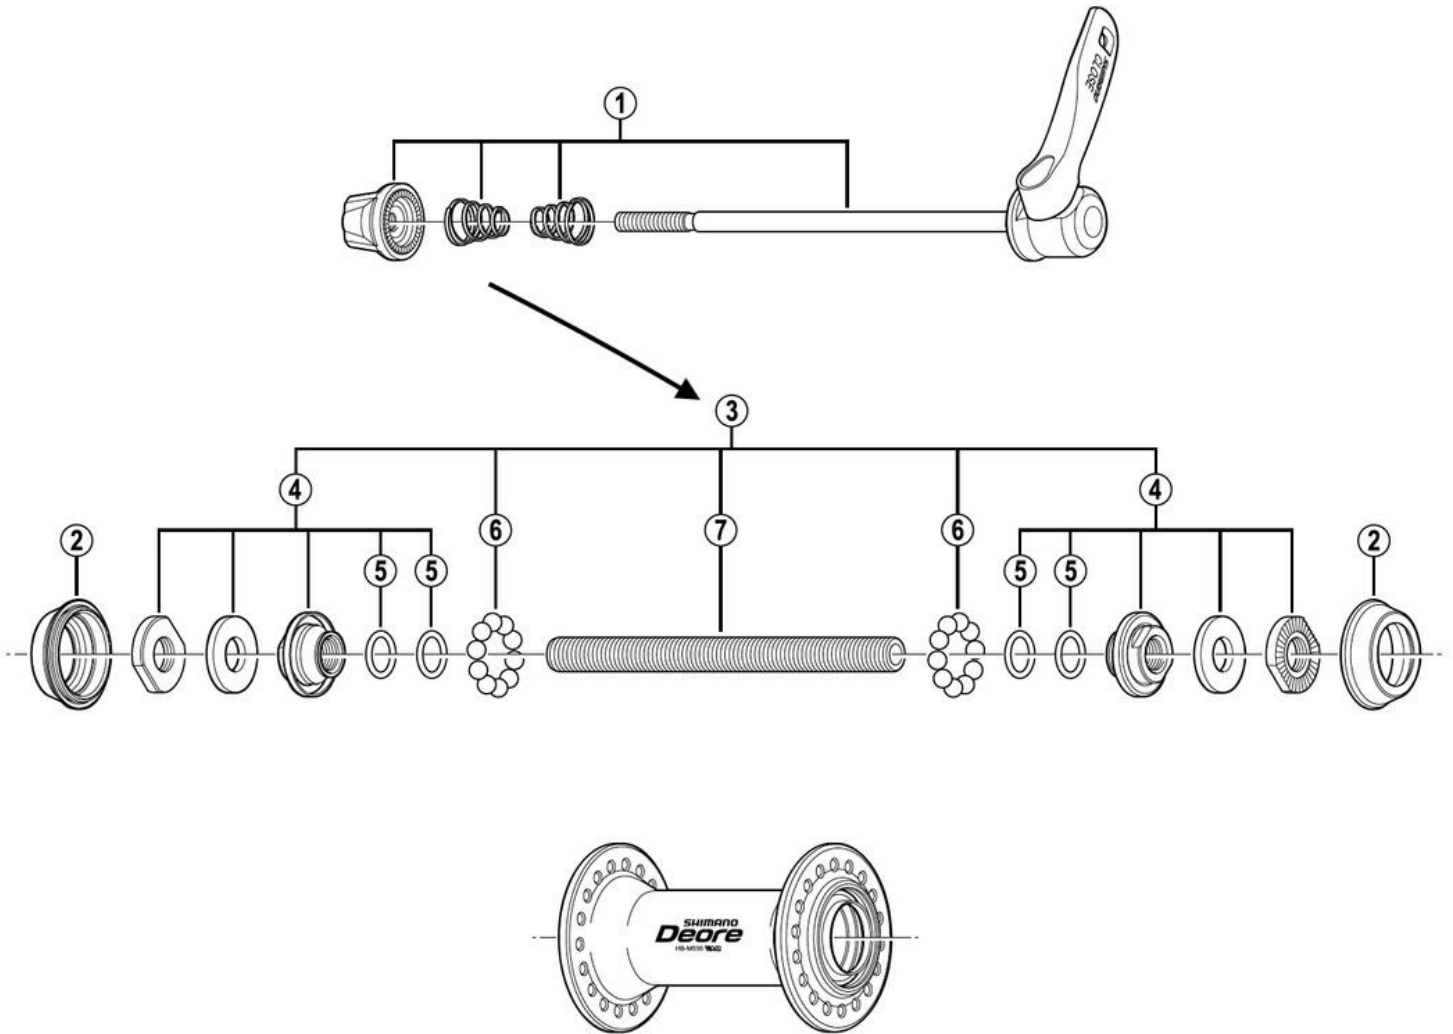

DEORE Front Hub
HB-M530-S Silver Version
HB-M530-L Black Version

ITEM NO.	SHIMANO CODE NO.	DESCRIPTION
1	Y-24P 98010	Complete Quick Release 133 mm (5-1/4")
2	Y-21H 04200	Rubber Seal
3	Y-2T7 98010	Complete Hub Axle 108 mm (4-1/4")
4	Y-2T7 98020	Lock Nut Unit
5	Y-26A 05100	O-Ring
6	Y-000 91210	Steel Ball (3/16") 20 pcs.
7	Y-21C 03100	Hub Axle 108 mm (4-1/4")

Over Lock Nut Dimension: 100 mm (3-15/16")

0505-2459

Specifications are subject to change without notice.

SHIMANO